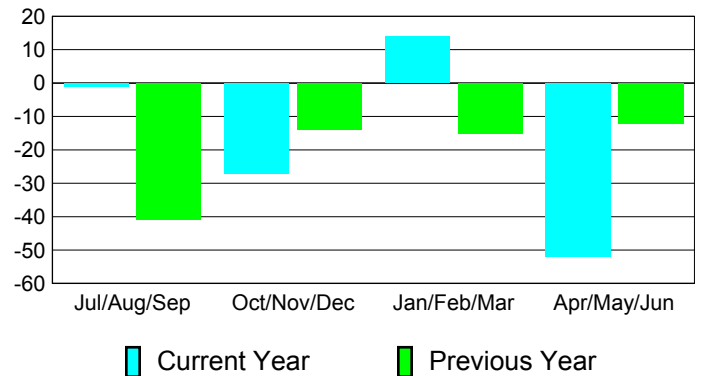

Gender Comparison 2010-2011

Jul/Aug/Sep

Oct/Nov/Dec

Jan/Feb/Mar

Apr/May/June

Male

Female