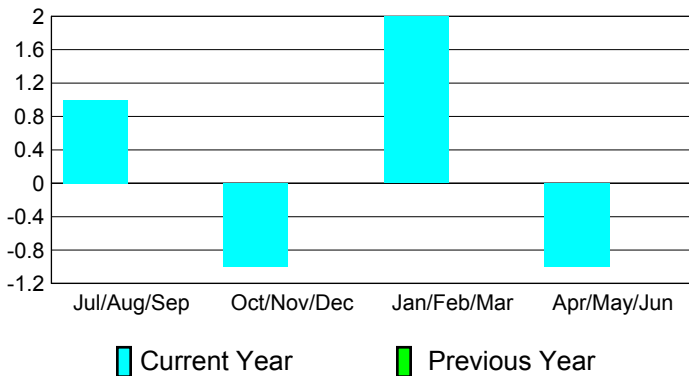

2010-2011 GMT Reports for District (or Undistricted) **District 20 O**

GMT: ED J LECIUS

Location: NEW YORK

GMT CA: 1

CLUBS

Club Results
2010-2011

Clubs
2009-2010

Month	New Club Goal	Actual New Clubs	Actual Dropped Clubs	Gain/Loss of Clubs	Gain/Loss of Clubs
Jul/Aug/Sep	1	1	0	1	0
Oct/Nov/Dec	0	0	-1	-1	0
Jan/Feb/Mar	0	1	1	2	0
Apr/May/June	1	0	-1	-1	0
Totals	2	2	-1	1	0

Club Results 2010-2011

Goal, New, Dropped, Gain/Loss

Comparison of Club Gain/Loss

Current Year Compared to the Previous Year

YTD Status Quo Clubs 2010-2011

Status Quo Clubs Compared to Status Quo Members

MEMBERSHIP

Membership Results
2010-2011

Membership
2009-2010

Month	Net Memb Goal	Actual New Memb	Actual Dropped Memb	Gain/Loss of Memb	Gain/Loss of Memb
Jul/Aug/Sep	25	46	-47	-1	-41
Oct/Nov/Dec	-5	28	-55	-27	-14
Jan/Feb/Mar	5	50	-36	14	-15
Apr/May/June	10	29	-81	-52	-12
Totals	35	153	-219	-66	-82

Membership Results 2010-2011

Goal, New, Dropped, Gain/Loss

Comparison of Membership Gain/Loss

Current Year Compared to the Previous Year

Gender Comparison 2010-2011

Jul/Aug/Sep

Oct/Nov/Dec

Jan/Feb/Mar

Apr/May/June

Male

Female