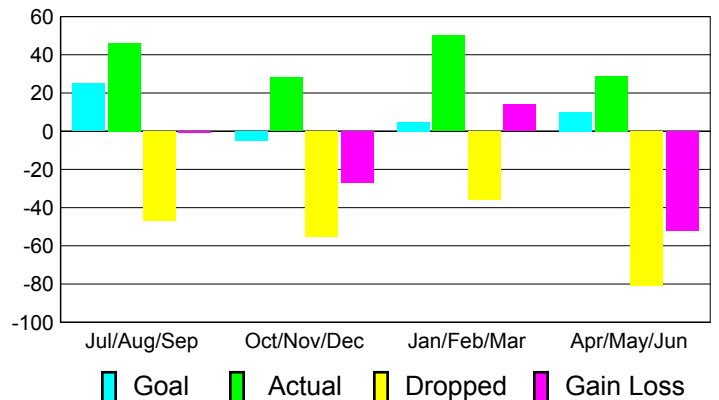

### YTD Status Quo Clubs 2010-2011

Status Quo Clubs Compared to Status Quo Members

## MEMBERSHIP

Membership Results  
2010-2011

Membership  
2009-2010

Month	Net Memb Goal	Actual New Memb	Actual Dropped Memb	Gain/Loss of Memb	Gain/Loss of Memb
Jul/Aug/Sep	25	46	-47	-1	-41
Oct/Nov/Dec	-5	28	-55	-27	-14
Jan/Feb/Mar	5	50	-36	14	-15
Apr/May/June	10	29	-81	-52	-12
<b>Totals</b>	<b>35</b>	<b>153</b>	<b>-219</b>	<b>-66</b>	<b>-82</b>

### Membership Results 2010-2011

Goal, New, Dropped, Gain/Loss

### Comparison of Membership Gain/Loss

Current Year Compared to the Previous Year