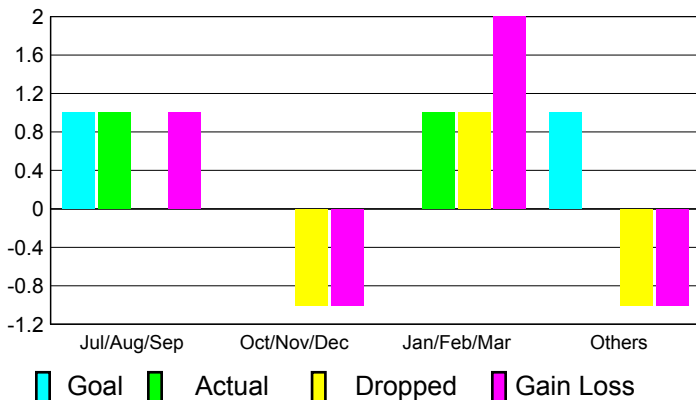

## CLUBS

Club Results  
2010-2011

Clubs  
2009-2010

Month	New Club Goal	Actual New Clubs	Actual Dropped Clubs	Gain/Loss of Clubs	Gain/Loss of Clubs
Jul/Aug/Sep	1	1	0	1	0
Oct/Nov/Dec	0	0	-1	-1	0
Jan/Feb/Mar	0	1	1	2	0
Apr/May/June	1	0	-1	-1	0
<b>Totals</b>	<b>2</b>	<b>2</b>	<b>-1</b>	<b>1</b>	<b>0</b>

### Club Results 2010-2011

Goal, New, Dropped, Gain/Loss

### Comparison of Club Gain/Loss

Current Year Compared to the Previous Year